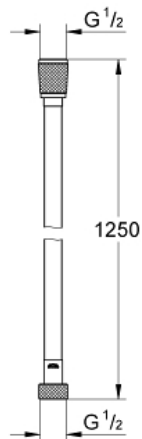

SILVERFLEX  
Shower hose Twistfree 1250  
MODEL # 28362AL0

Pure Freude  
an Wasser

GROHE

**Product Description:**  
**SILVERFLEX**  
**Shower hose Twistfree 1250**

**Standard Specification:**  
1250 mm  
smooth surface for easy cleaning  
tensile strength 500 N  
pressure resistance up to 5 bar  
heat resistance 70°C  
**AntiFold** bendproof  
**universal connection** G 1/2" x 1/2"  
rotation cone for **Twistfree**-function  
**GROHE StarLight** finish  
**blister packaging**

**Color:**  
□ 28362AL0 brushed hard graphite