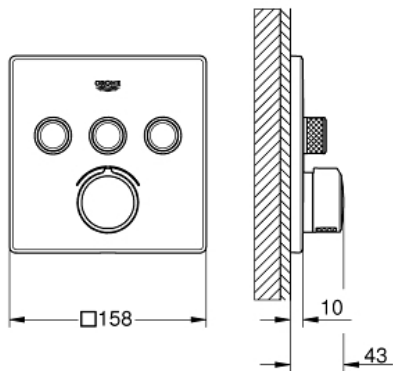

SMARTCONTROL Concealed mixer with 3 valves

MODEL # 29149000

Pure Freude
an Wasser

GROHE

Product Description:
SMARTCONTROL
Concealed mixer with 3 valves

Standard Specification:

set for final installation for GROHE Rapido SmartBox (35 600 000)

metal wall escutcheon with **GROHE QuickFix** (covered escutcheon and shaft sealing, covered fixing), retroactively 6° adjustable

GROHE StarLight chrome finish

GROHE SmartControl push for ON-OFF, turn for volume adjustment from EcoJoy to Full Flow, exchangeable symbols

cartridge for temperature mixing

multiple outlets can be run simultaneously

without roughing-in-set

flow performance:

outlet A = 22 l/min

outlet B = 26 l/min

outlet C = 22 l/min

Color: